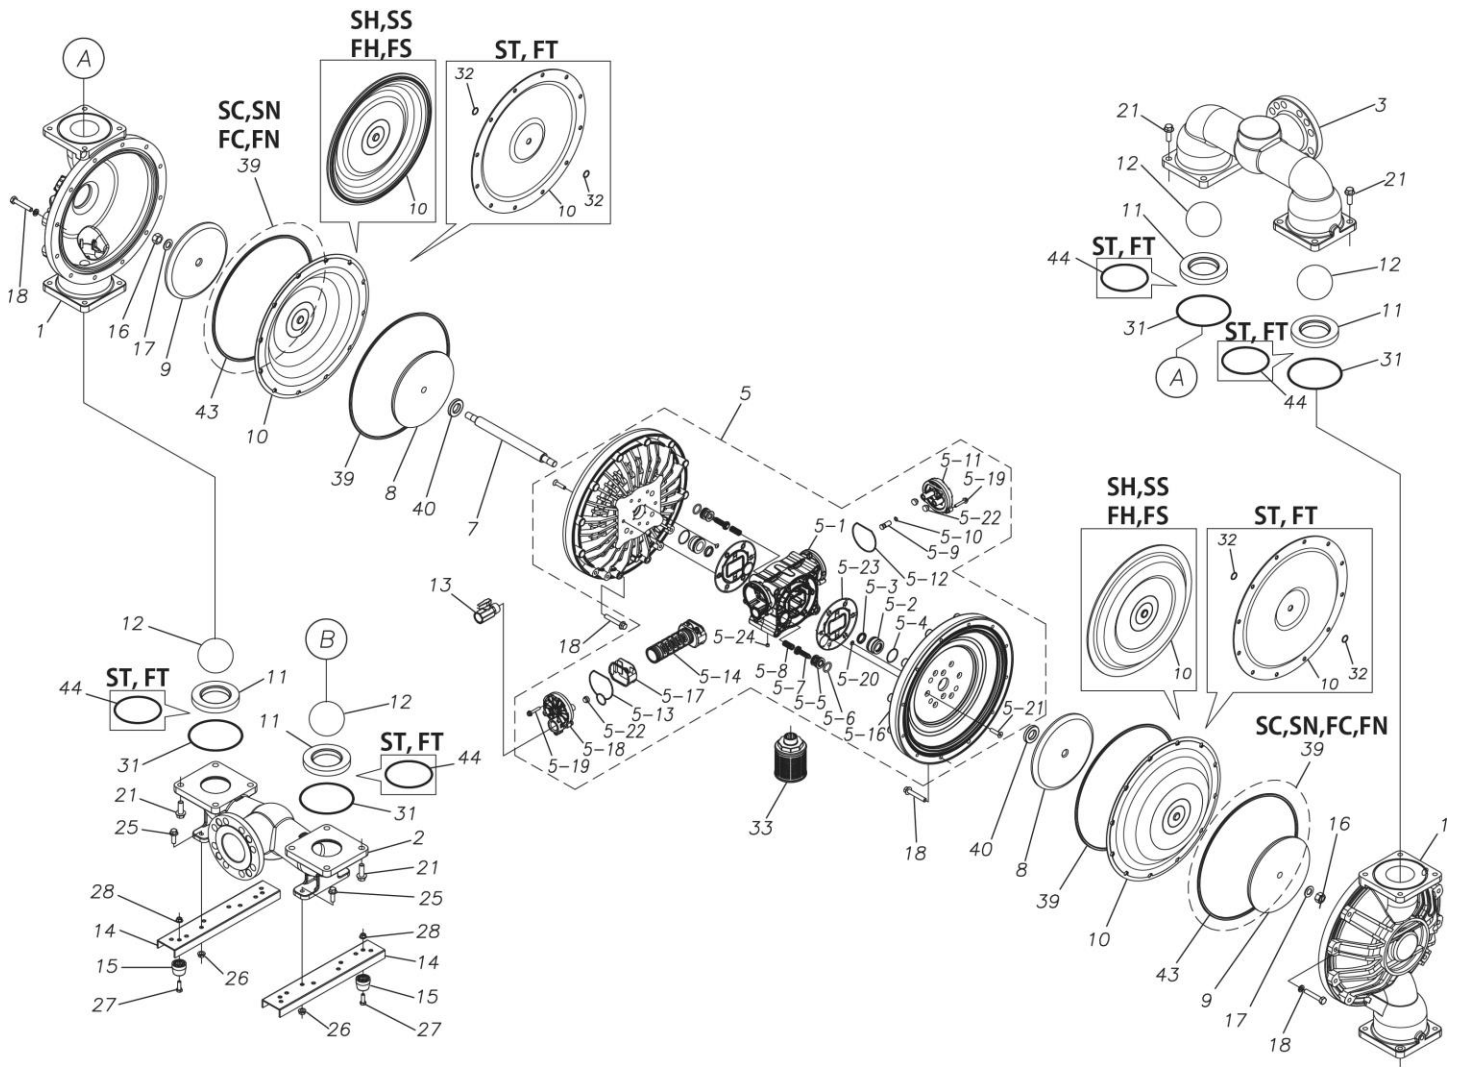

## Exploded View Drawing and Parts List

Model: **TC-X800SSJ**

Model Number: **1P00336MP**

The part list and exploded view drawing as attached below indicate the full list of parts for the above mentioned pump model.

Please contact your Pump Distributor directly for more information.

■ Parts List

TC-X800SSJ

1P00336MP

Ref.No.	Parts No.	Description	Parts Component	Remark
1	1P20016SM	OUT CHAMBER	2	
2	1P20017SF	IN MANIFOLD	1	
3	1P20019SF	OUT MANIFOLD	1	
5	1P10003MP	BODY ASSEMBLY	1	

Ref.No.	Parts No.	Description	Parts Component	Remark
5-1	1L30054MP	BODY	1	The parts of #5 are available with a set as [1P10003MP:BODY ASSEMBLY]. This is also available individually.
5-2	1P30001MM	BEARING CENTER ROD	2	
5-3	9S2BA0025	PACKING	2	
5-4	9S1BS0036	O RING S-36	2	
5-5	1L30063MM	PILOT VALVE SEAT	2	
5-6	9S1BP1022	O RING P-22A	2	
5-7	1P30021MB	PILOT VALVE	2	
5-8	1L30064MM	SPRING	2	
5-9	1L30065MM	RESET BUTTON	1	
5-10	9S1BP0008	O RING P-8	1	
5-11	1L30056MB	CAP	1	
5-12	1L30061MB	PACKING CAP	1	
5-13	1L30060MB	PACKING CAP IN	1	
5-14	1L10003MK	C SPOOL VALVE ASSEMBLY (Looped C®)	1	
5-16	1P30022MM	AIR CHAMBER	2	
5-17	1L30005MB	SPRING STOPPER	1	
5-18	1L30055MP	CAP IN	1	
5-19	9B2210635	BOLT M6 × 35	7	
5-20	9T6125008	SCREW M5 × 8	8	
5-21	9B5410835	BOLT M8 × 35	16	
5-22	1L30062MB	CUSHION	4	
5-23	1L30059MB	PACKING BODY	2	
5-24	9P62P9901	PLUG	2	
7	1P20044MM	CENTER ROD	1	
8	1P20028MM	CENTER DISK	2	
9	1P20039MM	CENTER DISK	2	
10	1P20038SB	DIAPHRAGM	2	
11	1P20015EB	VALVE SEAT	4	
12	1P20003EB	BALL	4	
13	1M90001MP	BALL VALVE	1	
14	1P30014MM	BASE	2	
15	1E30070MB	RUBBER FEET	4	
16	9N1731600	NUT M16 × 1.5	2	
17	9W3311600	CONED DISK SPRING M16	2	
18	9B1221070	BOLT M10 × 70	24	
20	9W4211000	SPRING LOCK WASHER M10	24	
21	9B2211240	BOLT M12 × 40	16	
25	9B2211030	BOLT M10 × 30	4	
26	9N2211000	NUT M10	4	
27	9B1110825	BOLT M8 × 25	4	
28	9N2110800	NUT M8	4	
31	9S1EG0135	O RING G-135	4	
33	1L90002MP	SILENCER	1	
40	1M30033MB	CUSHION CENTER DISK	2	
43	9S1EG0350	O RING G-350	2	