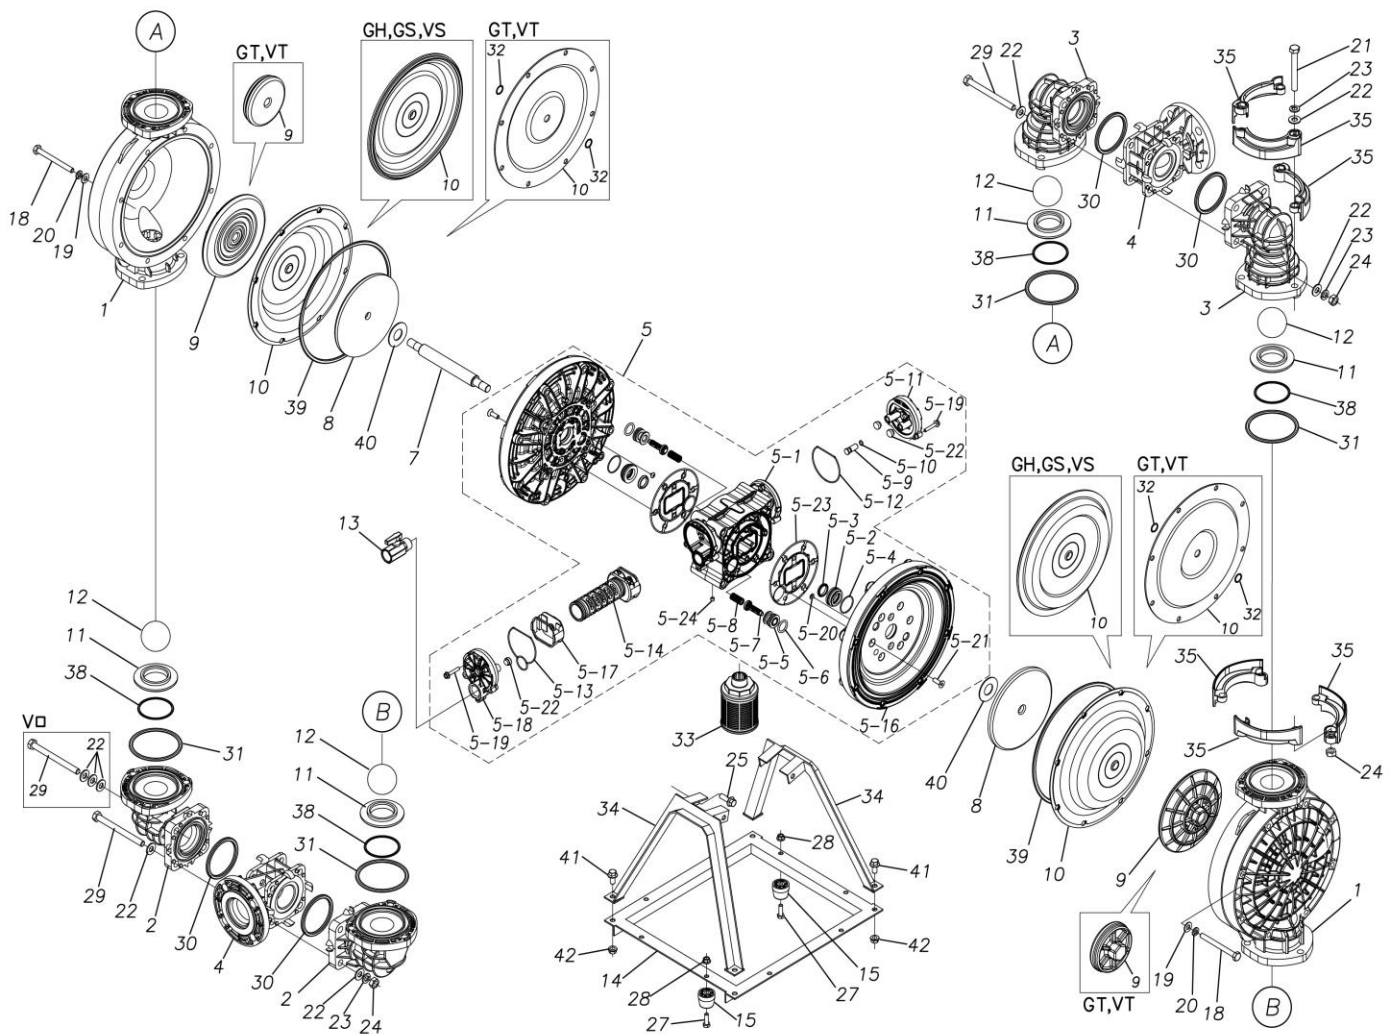

TC-X

Exploded View Drawing and Parts List

Model: **TC-X500VTJ**

Model Number: **1M00416MP**

The part list and exploded view drawing as attached below indicate the full list of parts for the above mentioned pump model.

Please contact your Pump Distributor directly for more information.

■ Parts List

TC-X500VTJ

1M00416MP

Ref.No.	Parts No.	Description	Parts Component	Remark
1	1M20022KM	OUT CHAMBER	2	
2	1M20023KM	IN MANIFOLD	2	
3	1M20024KM	OUT MANIFOLD	2	
4	1M20025KM	CENTER MANIFOLD	2	
5	1M10022MP	BODY ASSEMBLY	1	