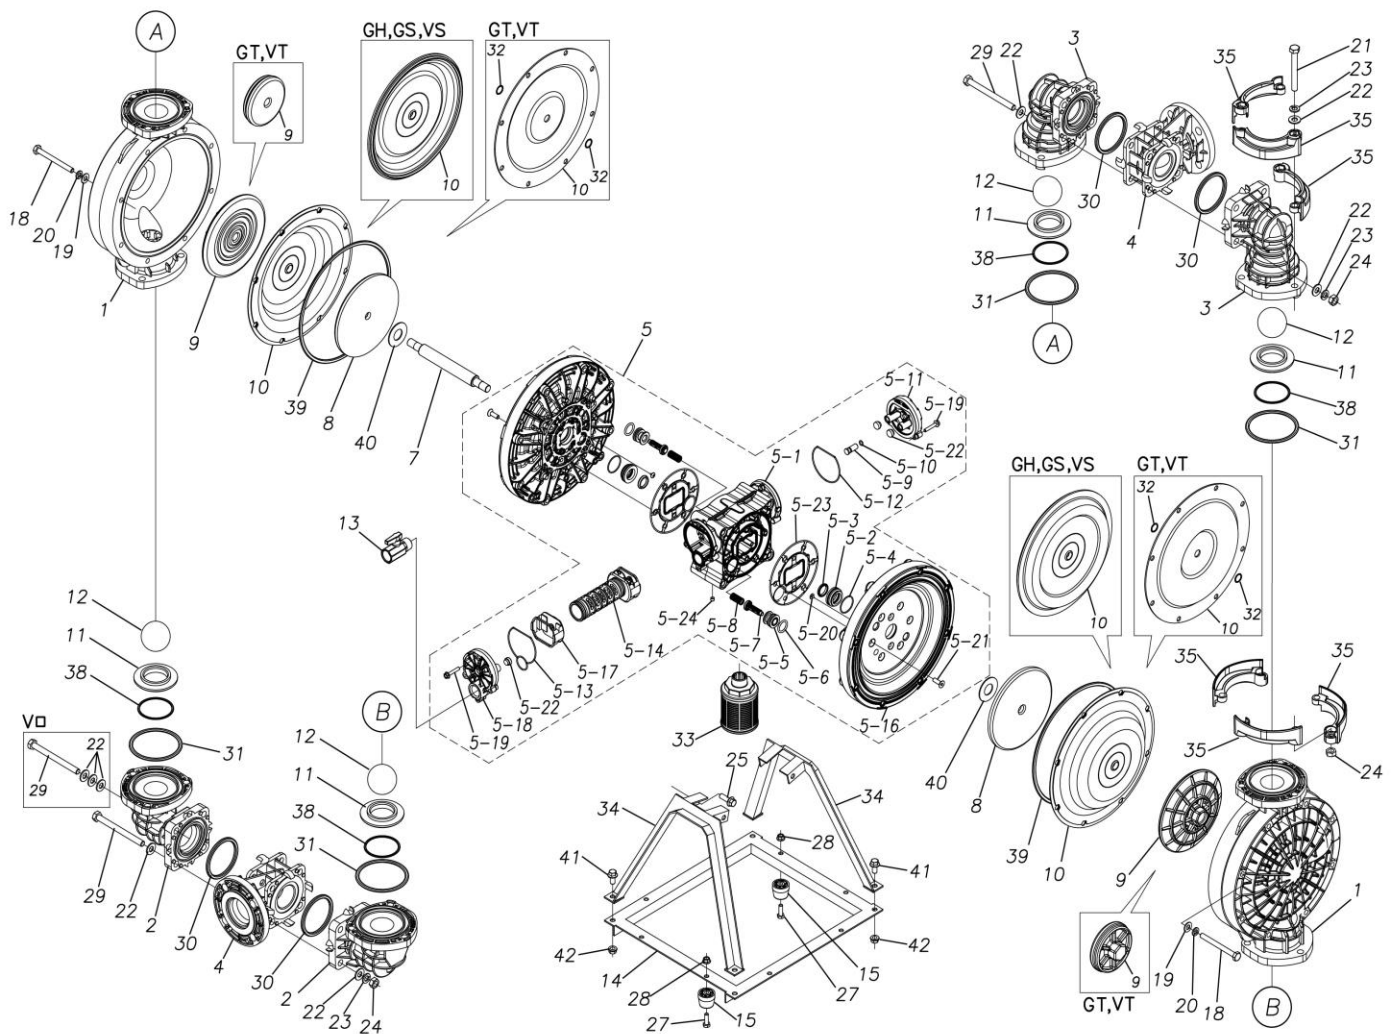

TC-X

Exploded View Drawing and Parts List

Model: **TC-X500GHJ**

Model Number: **1M00412MP**

The part list and exploded view drawing as attached below indicate the full list of parts for the above mentioned pump model.

Please contact your Pump Distributor directly for more information.

■ Parts List

TC-X500GHJ

1M00412MP

Ref.No.	Parts No.	Description	Parts Component	Remark
1	1M20022PM	OUT CHAMBER	2	
2	1M20023PM	IN MANIFOLD	2	
3	1M20024PM	OUT MANIFOLD	2	
4	1M20025PM	CENTER MANIFOLD	2	
5	1M10022MP	BODY ASSEMBLY	1	