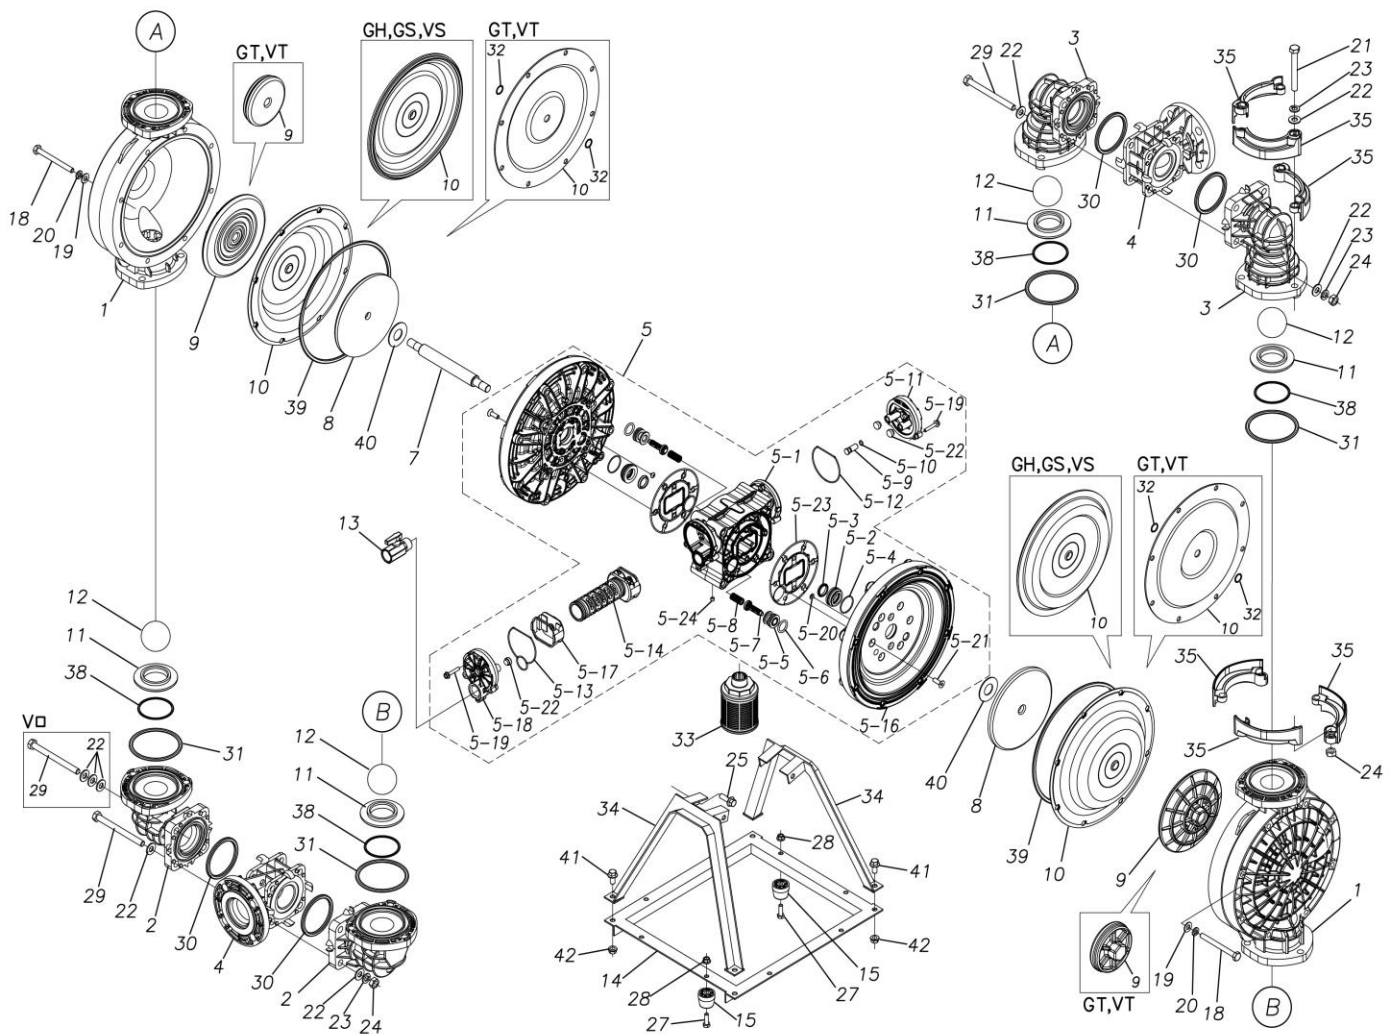

TC-X

Exploded View Drawing and Parts List

Model: **TC-X500GVJ**

Model Number: **1M00410MP**

The part list and exploded view drawing as attached below indicate the full list of parts for the above mentioned pump model.

Please contact your Pump Distributor directly for more information.

■ Parts List

TC-X500GVJ

1M00410MP

Ref.No.	Parts No.	Description	Parts Component	Remark
1	1M20022PM	OUT CHAMBER	2	
2	1M20023PM	IN MANIFOLD	2	
3	1M20024PM	OUT MANIFOLD	2	
4	1M20025PM	CENTER MANIFOLD	2	
5	1M10022MP	BODY ASSEMBLY	1	