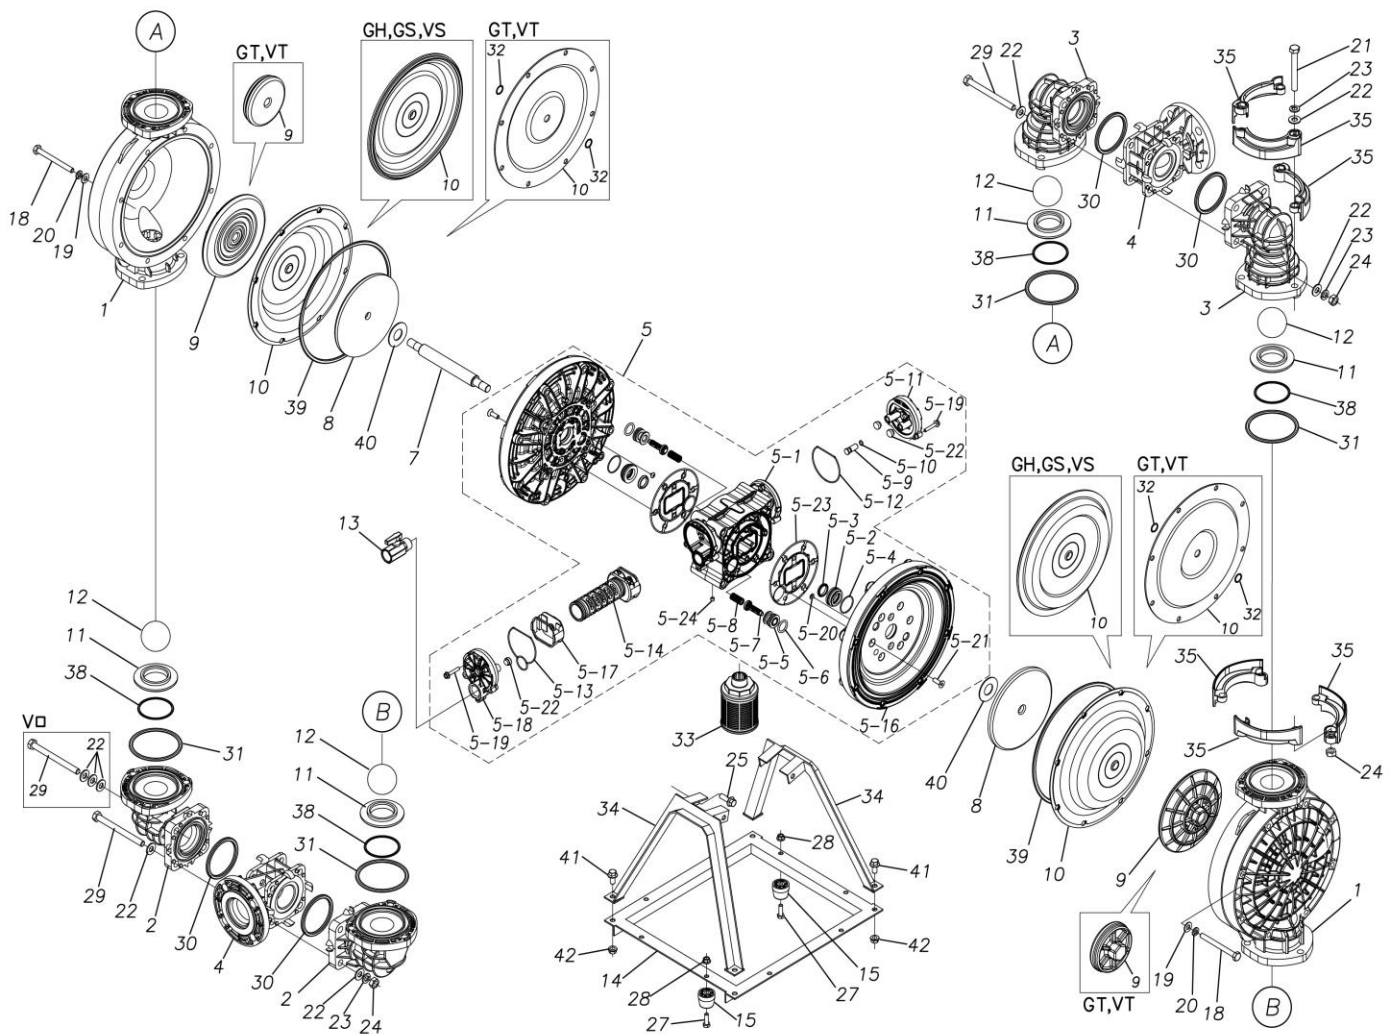

TC-X

Exploded View Drawing and Parts List

Model: **TC-X500GNJ**

Model Number: **1M00408MP**

The part list and exploded view drawing as attached below indicate the full list of parts for the above mentioned pump model.

Please contact your Pump Distributor directly for more information.

■ Parts List

TC-X500GNJ

1M00408MP

Ref.No.	Parts No.	Description	Parts Component	Remark
1	1M20022PM	OUT CHAMBER	2	
2	1M20023PM	IN MANIFOLD	2	
3	1M20024PM	OUT MANIFOLD	2	
4	1M20025PM	CENTER MANIFOLD	2	
5	1M10022MP	BODY ASSEMBLY	1	