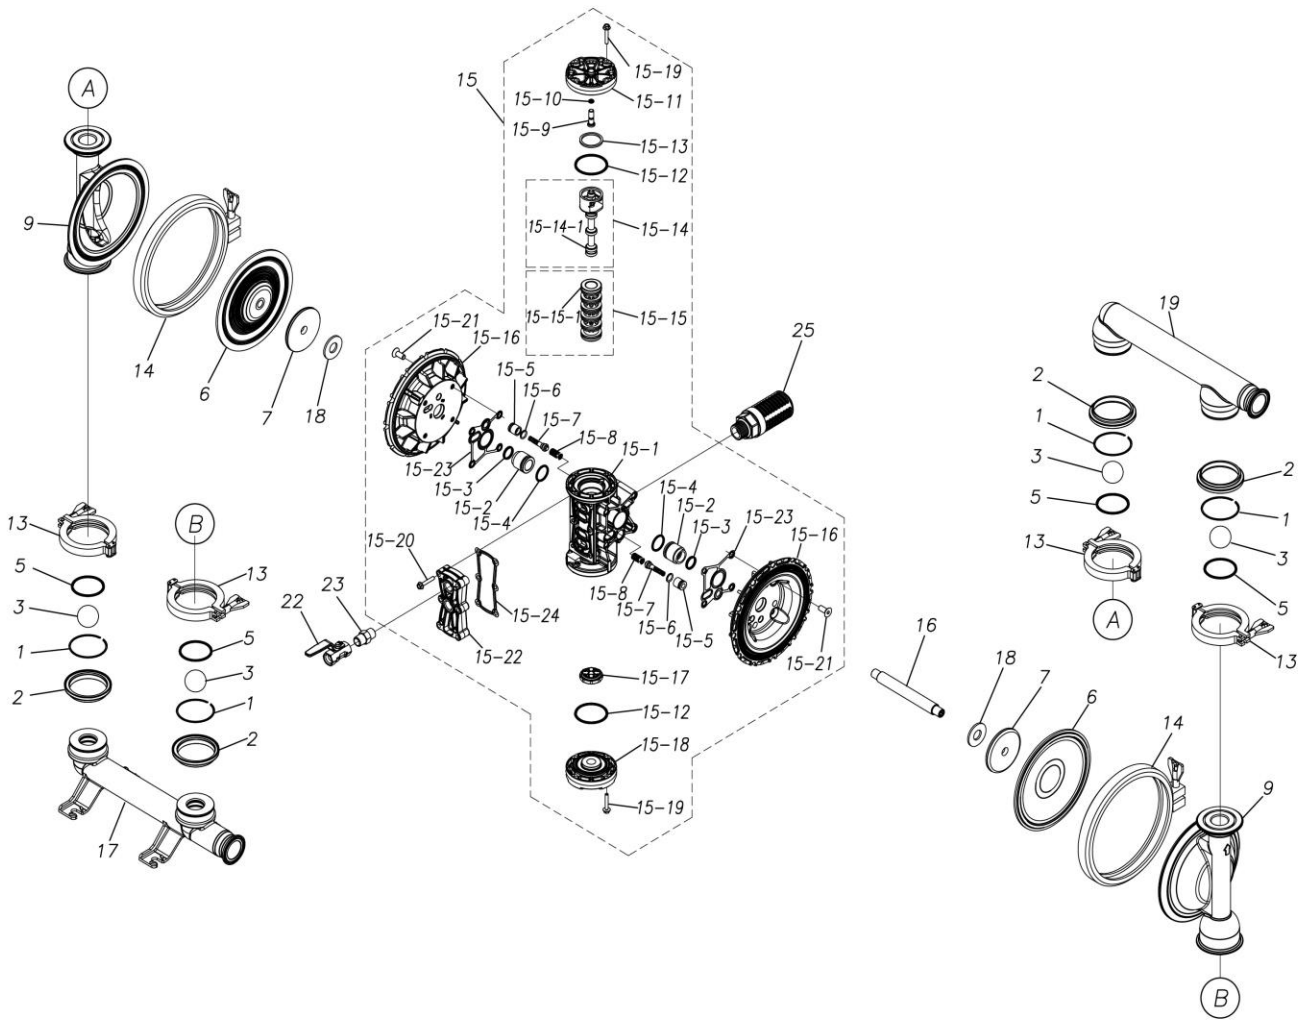

TC-X

Exploded View Drawing and Parts List

Model: **TC-X250STFR-A**

Model Number: **1H00424MP**

The part list and exploded view drawing as attached below indicate the full list of parts for the above mentioned pump model.

Please contact your Pump Distributor directly for more information.

■ Parts List

TC-X250STFR-A

1H00424MP

Ref.No.	Parts No.	Description	Parts Component	Remark
1	1H30170MB	RETAINING RING	4	
2	1H30176SM	FLANGE	4	
3	1H20019TM	BALL	4	
5	9S1TG0050	O RING G-50	4	
6	1H20107TB	DIAPHRAGM	2	
7	1H30164TM	CENTER DISK	2	
9	1H20108SM	OUT CHAMBER	2	
13	1H30168MB	CLAMP	4	
14	1H30169MB	CLAMP	2	
15	1H10055MP	BODY ASSEMBLY	1	