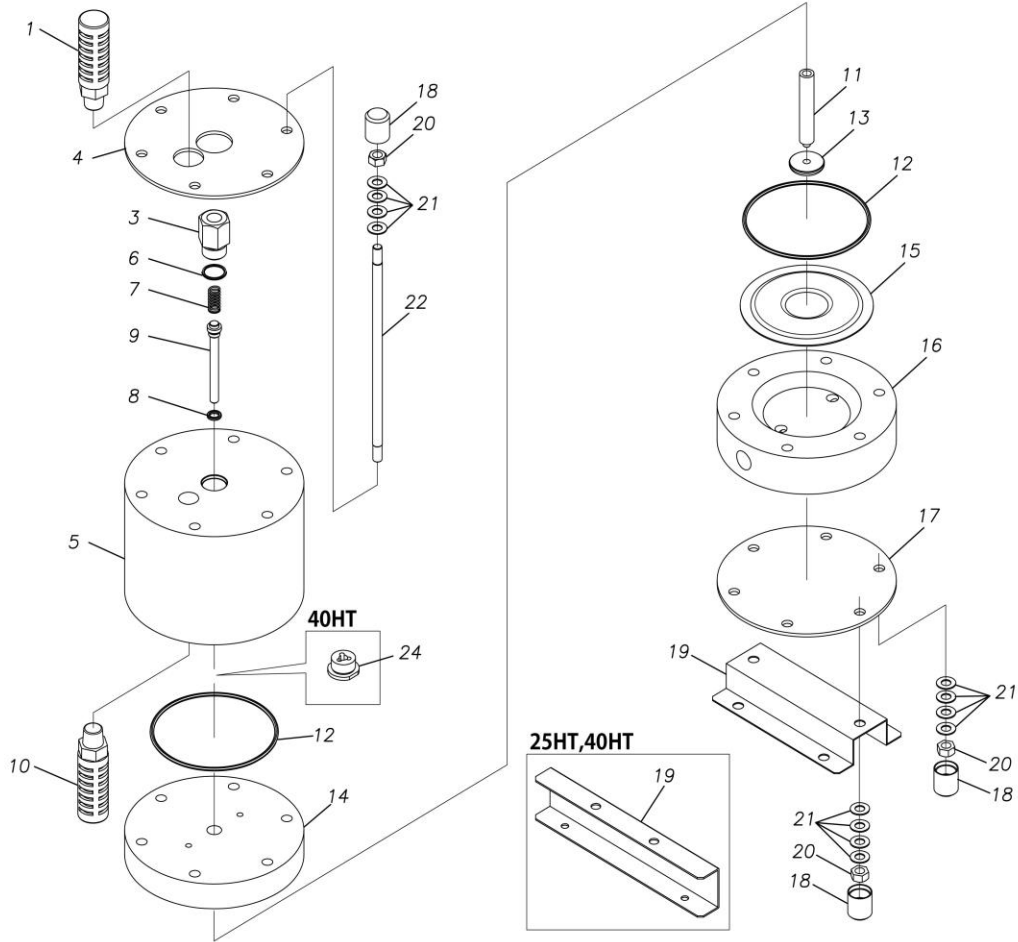

## Exploded View Drawing and Parts List

Model: **CF-X25HT**

Model Number: **1H00359MP**

The part list and exploded view drawing as attached below indicate the full list of parts for the above mentioned pump model.

Please contact your Pump Distributor directly for more information.

■ Parts List

CF-X25HT

1H00359MP

Ref.No.	Parts No.	Description	Parts Component	Remark
1	1D90001MP	SILENCER	1	
3	1D30065MP	VALVE SEAT	1	
4	1H30109MM	REINFORCEMENT PLATE	1	
5	1H30110MM	AIR CHAMBER UPPER	1	
6	9S1BP0016	O RING P-16	1	
7	1H30106MM	SPRING	1	
8	9S1BP0006	O RING P-6	1	
9	1D30068MM	VALVE	1	
10	1D10019MK	SHIBORI ASSEMBLY	1	
11	1H30111MM	CENTER ROD	1	
12	9S1TP0150	O RING P-150	2	
13	1H30112MM	CENTER DISK	1	
14	1H30113MM	AIR CHAMBER LOWER	1	
15	1H20076T5	DIAPHRAGM	1	
16	1H20077TP	OUT CHAMBER	1	
17	1H30114MM	REINFORCEMENT PLATE	1	
18	1H30037TB	CAP	12	
19	1H30115MM	BASE	2	
20	9N1211000	NUT M10	12	
21	9W3211000	CONED DISK SPRING M-10	48	
22	1H30116MM	TIE ROD	6	