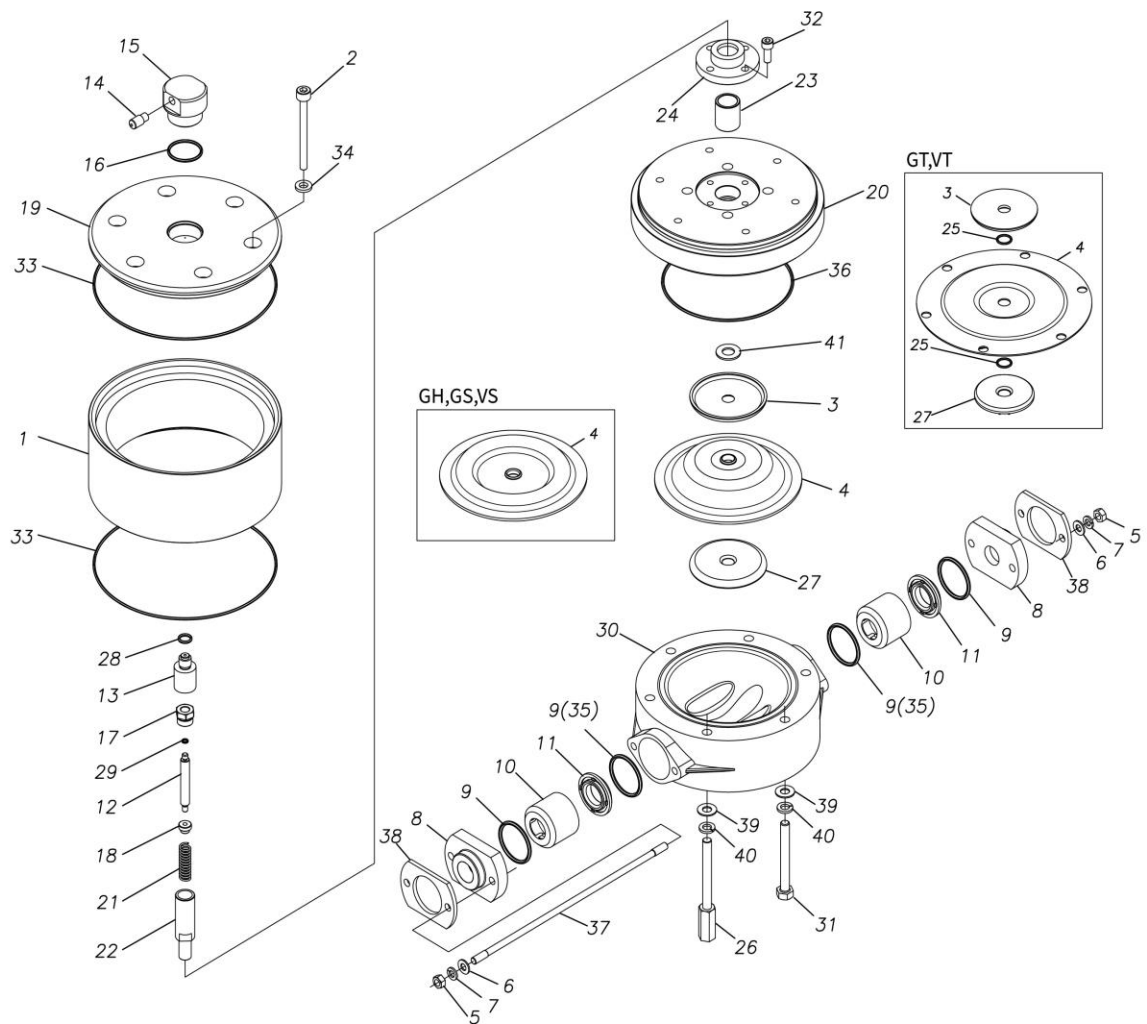

## Exploded View Drawing and Parts List

Model: **CF-X25GS**

Model Number: **1H00353MP**

The part list and exploded view drawing as attached below indicate the full list of parts for the above mentioned pump model.

Please contact your Pump Distributor directly for more information.

■ Parts List

CF-X25GS

1H00353MP

Ref.No.	Parts No.	Description	Parts Component	Remark
1	1H30117MM	AIR CHAMBER	1	
2	9B3221095	BOLT M10 × 95	6	
3	1H20022MM	CENTER DISK	1	
4	1H20030SB	DIAPHRAGM	1	
5	9N1210800	NUT M8	4	
6	9W1210800	PLAIN WASHER M8	4	
7	9W2210800	SPRING LOCK WASHER M8	4	
8	1H20079PP	FLANGE	2	
9	9S1EP0044	O RING P-44	4	
10	1H20039PB	VALVE STOPPER	2	
11	1H20040PM	VALVE SEAT	2	
12	1H30119MM	VALVE	1	
13	1H30120MM	VALVE SEAT	1	
14	1D90004MP	SILENCER	1	
15	1H10040MP	VALVE ASSEMBLY	1	
16	9S1BG0035	O RING G-35	1	
17	1D30055MM	STOPPER CENTER ROD	1	
18	1D30056MM	STOPPER VALVE	1	
19	1H30121MM	AIR CHAMBER UPPER	1	
20	1H30122MM	AIR CHAMBER LOWER	1	
21	1D30059MM	SPRING	1	
22	1H20089MM	CENTER ROD	1	
23	1D30060MM	BEARING CENTER ROD	1	
24	1H30124MM	CASE BEARING	1	

Ref.No.	Parts No.	Description	Parts Component	Remark
26	1H30125MM	STUD	4	
27	1H20045PM	CENTER DISK	1	
28	9S1BP0012	O RING P-12	1	
29	9S1B90008	O RING P-4	1	
30	1H20042PM	OUT CHAMBER	1	
31	9B1221090	BOLT M10 × 90	2	
32	9B3410820	BOLT M8 × 20	4	
33	9S1BM0205	O RING GS-205	2	
34	1H30127MB	SEAL WASHER	6	
36	9S1BG0145	O RING G-145	1	
37	1H30126MM	TIE ROD	2	
38	1H30123MM	REINFORCEMENT PLATE	2	
39	9W1211000	PLAIN WASHER M10	6	
40	9W2211000	SPRING LOCK WASHER M10	6	
41	9W1211400	WASHER M14	1	