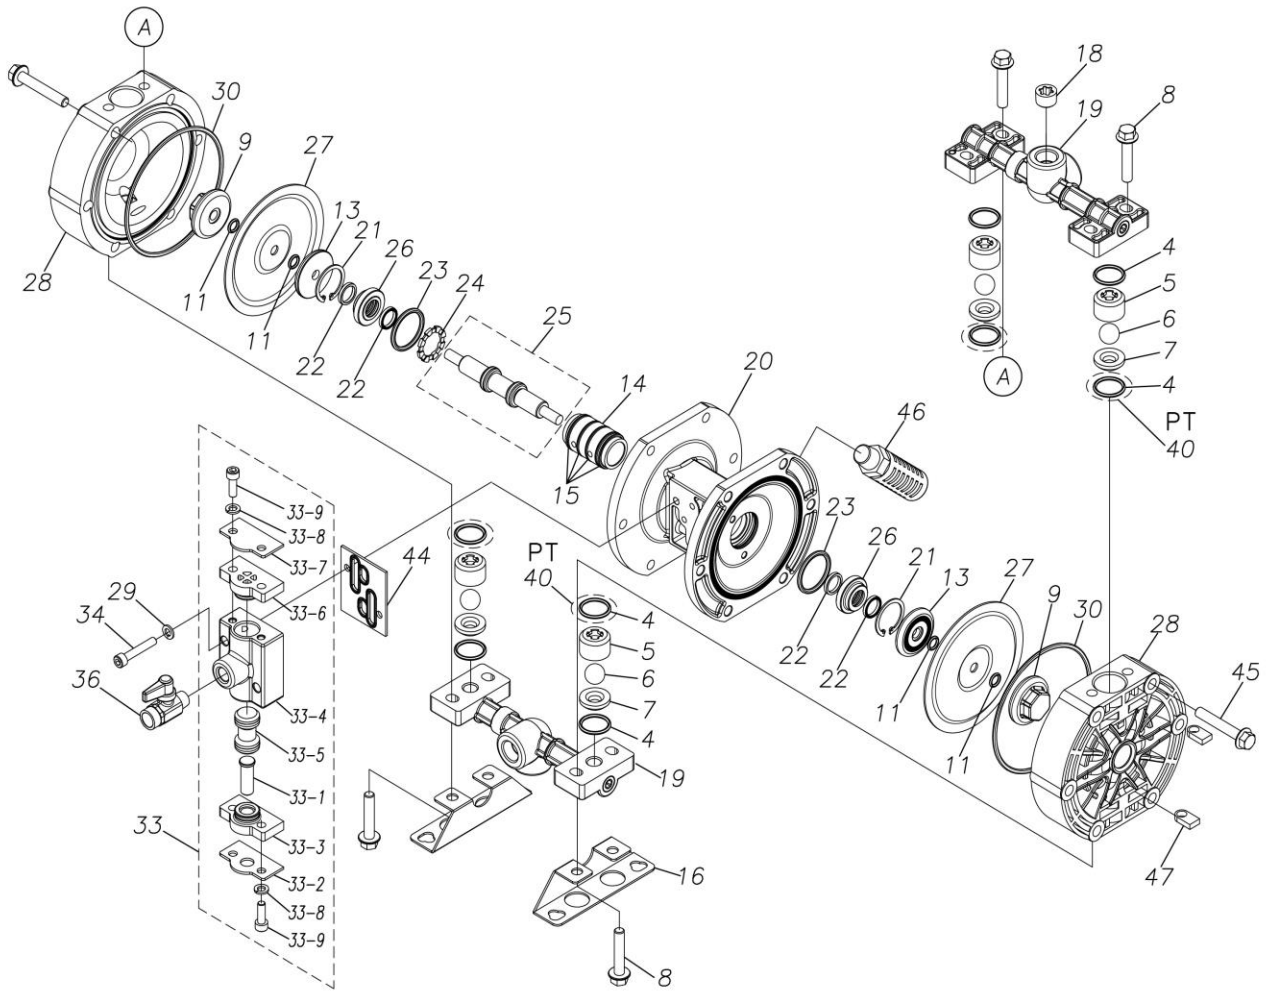

TC-X

Exploded View Drawing and Parts List

Model: **TC-X101PT**

Model Number: **1D00027MP**

The part list and exploded view drawing as attached below indicate the full list of parts for the above mentioned pump model.

Please contact your Pump Distributor directly for more information.

■ Parts List

TC-X101PT

1D00027MP

Ref.No.	Parts No.	Description	Parts Component	Remark
4	9S1TP0021	O RING P-21	4	
5	1D20027PB	VALVE STOPPER	4	
6	1D20006TM	BALL	4	
7	1D20029PM	VALVE SEAT	4	
8	9B2210840	BOLT M8 × 40	8	
9	1D20028PM	CENTER DISK	2	
11	9S1TP0008	O RING P-8	4	
13	1E20024AM	CENTER DISK	2	
14	1D30023MM	SLEEVE	1	
15	9S1BJ1026	O RING JASO-1026	4	
16	1D30003MM	BASE	2	
18	1H30043MB	PLUG	2	
19	1D10008MP	MANIFOLD ASSEMBLY	2	
20	1D30013MP	BODY	1	
21	9R1120030	RETAINING RING	2	
22	9S2BA0014	PACKING	4	
23	9S1BG0030	O RING G-30	2	
24	1D30014MB	SPACER	1	
25	1D10004MK	CENTER ROD ASSEMBLY	1	
26	1D30015MM	CENTER ROD GUIDE	2	
27	1D20019T3	DIAPHRAGM	2	
28	1D20026PM	OUT CHAMBER	2	
29	9W2210600	SPRING LOCK WASHER M6	2	
30	9S1TG0105	O RING G-105	2	

Ref.No.	Parts No.	Description	Parts Component	Remark
33	1D10003MP	VALVE BODY ASSEMBLY	1	The parts of #33 are available with a set as [1D10003MP: VALVE BODY ASSEMBLY]. This is also available individually.
33-1	1D30007MM	RESET BUTTON	1	
33-2	1D30008MM	REINFORCEMENT PLATE VALVE LOWER	1	
33-3	1D30009MB	SPOOL STOPPER LOWER	1	
33-4	1D30010MP	VALVE BODY	1	
33-5	1D10002MK	SPOOL ASSEMBLY	1	
33-6	1D30011MB	SPOOL STOPPER UPPER	1	
33-7	1D30012MM	REINFORCEMENT VALVE UPPER	1	
33-8	9W2210600	SPRING LOCK WASHER M6	4	
33-9	9B3210618	BOLT M6 × 18	4	
34	9B3220635	BOLT M6 × 35	2	
36	1E90002MP	BALL VALVE	1	
39	1H90001MB	SEAL TAPE	1	
40	9S1TP0020	O RING P-20	4	
44	1D30017MB	VALVE BODY GASKET	1	
45	9B2210850	BOLT M8 × 50	12	
46	1D90001MP	SILENCER	1	
47	1D30022MM	NAT OUT CHAMBER	8	