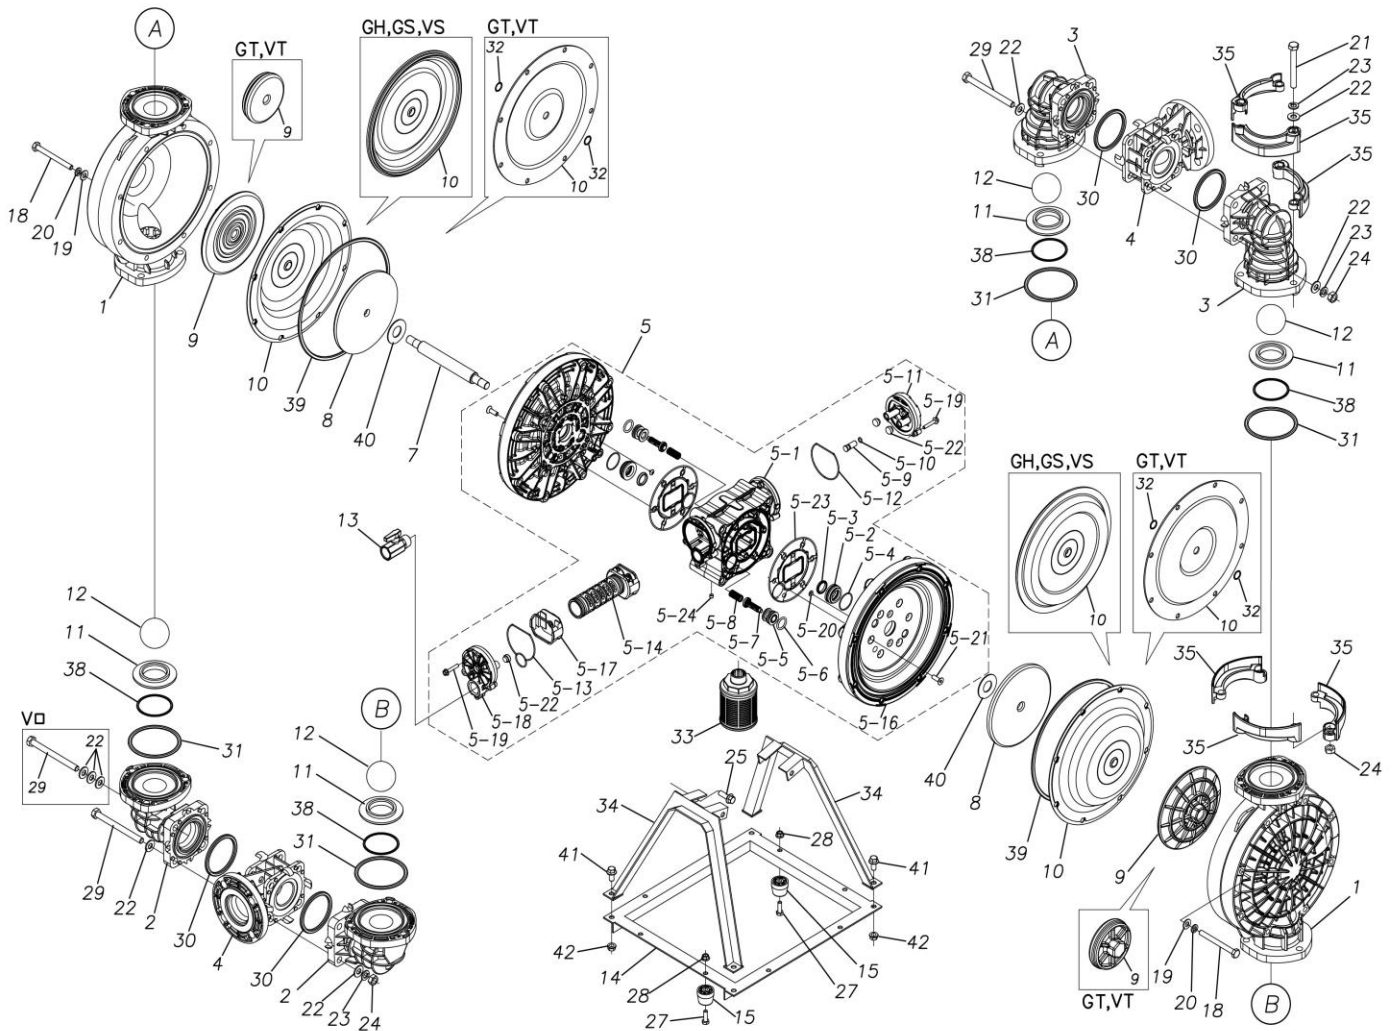

TC-X

Exploded View Drawing and Parts List

Model: **TC-X500VTA**

Model Number: **1M00416MN**

The part list and exploded view drawing as attached below indicate the full list of parts for the above mentioned pump model.

Please contact your Pump Distributor directly for more information.

■ Parts List

TC-X500VTA

1M00416MN

Ref.No.	Parts No.	Description	Parts Component	Remark
1	1M20022KM	OUT CHAMBER	2	
2	1M20023KM	IN MANIFOLD	2	
3	1M20024KM	OUT MANIFOLD	2	
4	1M20025KM	CENTER MANIFOLD	2	
5	1M10022MN	BODY ASSEMBLY	1	