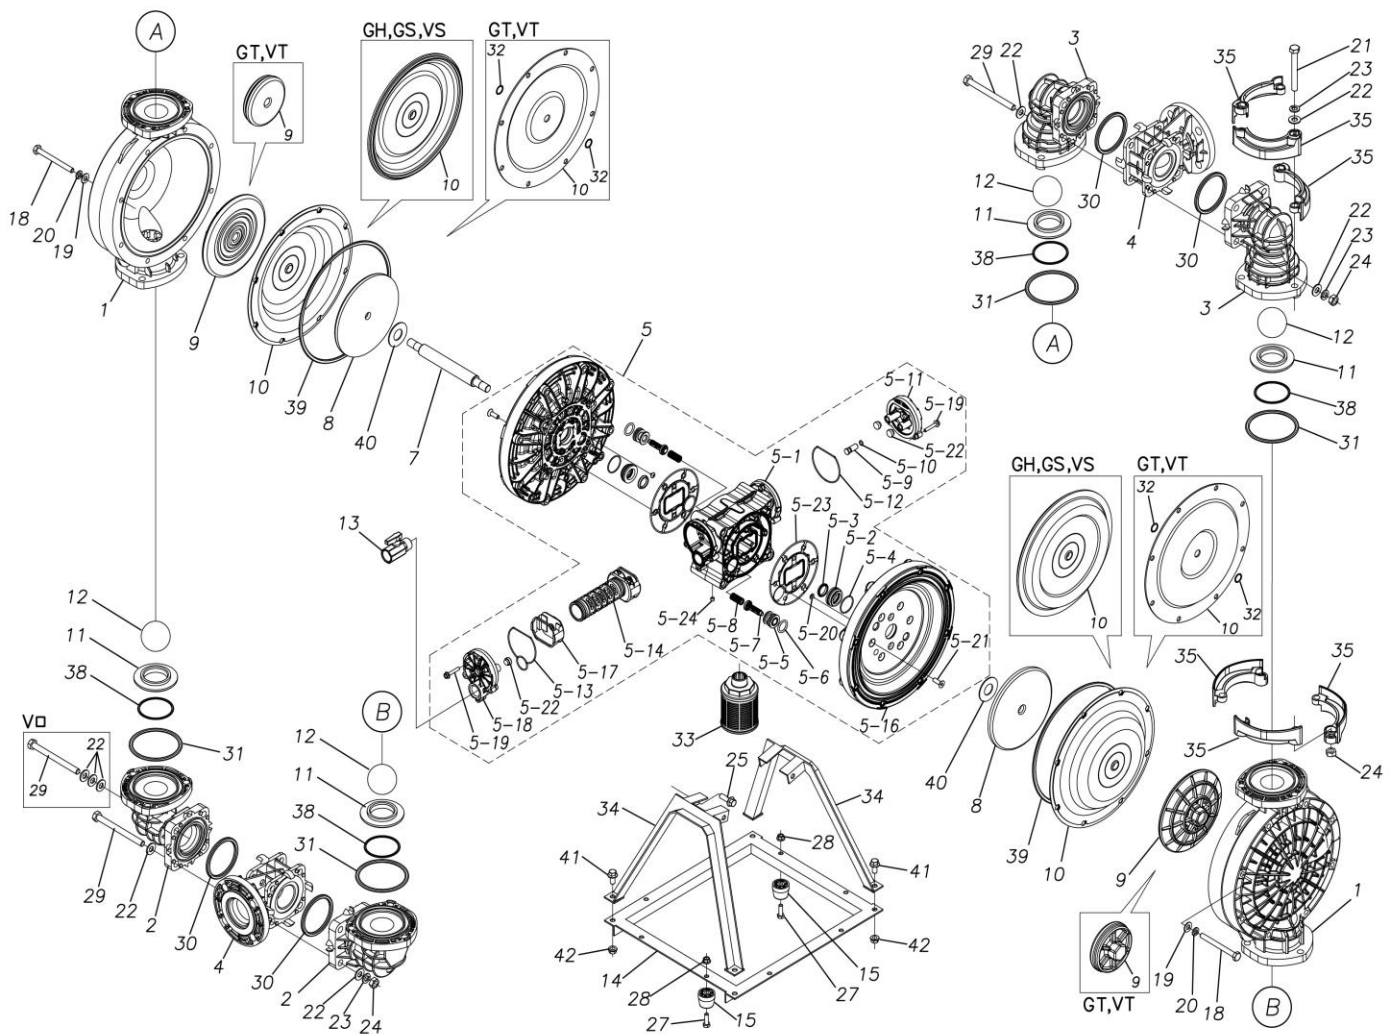

TC-X

Exploded View Drawing and Parts List

Model: **TC-X500GVA**

Model Number: **1M00410MN**

The part list and exploded view drawing as attached below indicate the full list of parts for the above mentioned pump model.

Please contact your Pump Distributor directly for more information.

■ Parts List

TC-X500GVA

1M00410MN

Ref.No.	Parts No.	Description	Parts Component	Remark
1	1M20022PM	OUT CHAMBER	2	
2	1M20023PM	IN MANIFOLD	2	
3	1M20024PM	OUT MANIFOLD	2	
4	1M20025PM	CENTER MANIFOLD	2	
5	1M10022MN	BODY ASSEMBLY	1	