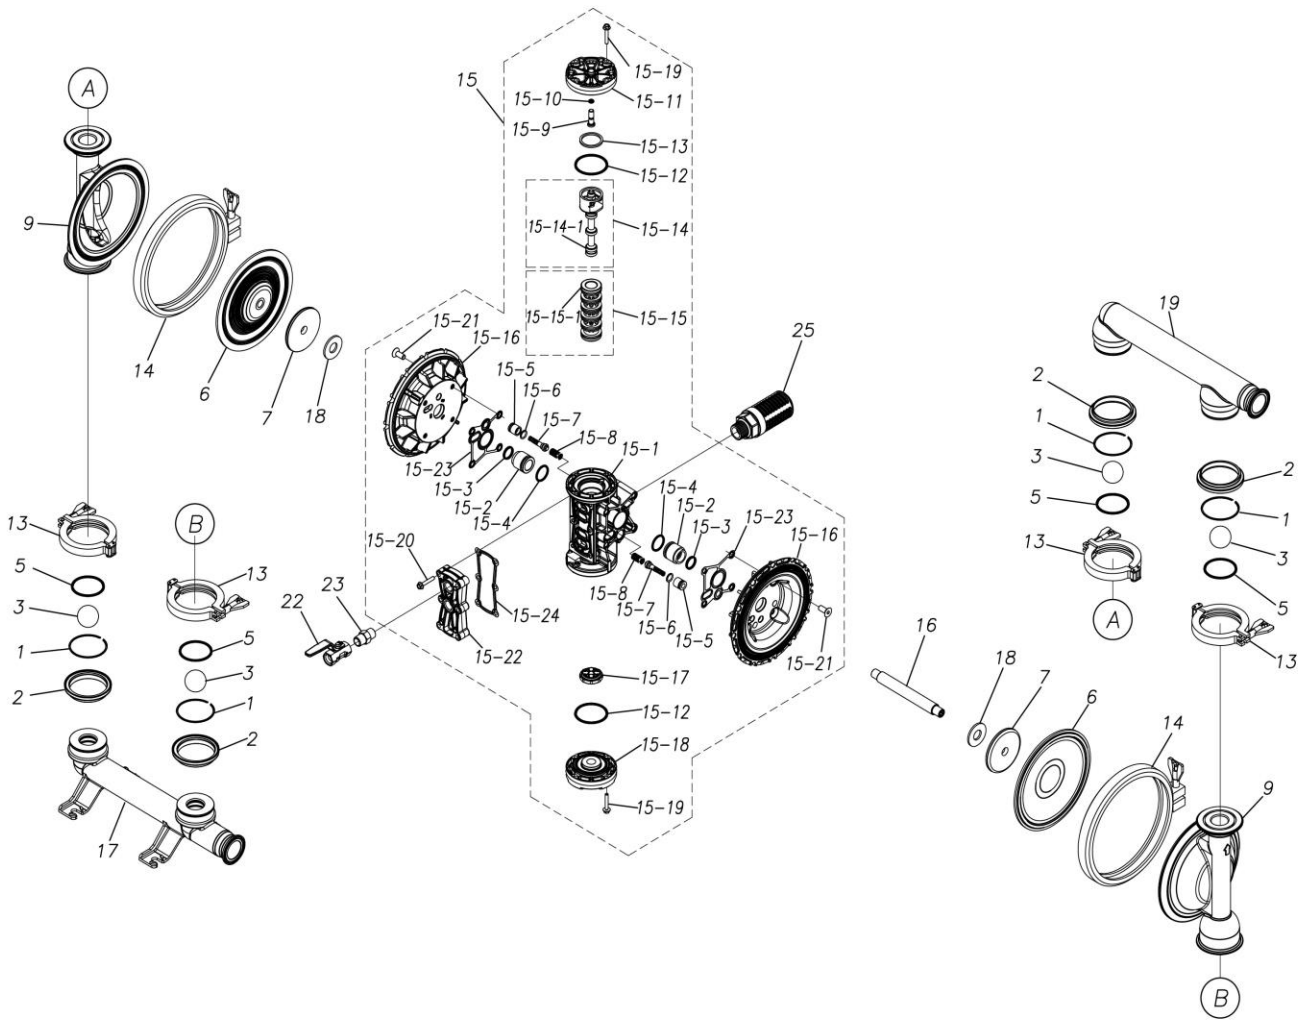

TC-X

Exploded View Drawing and Parts List

Model: **TC-X250STFR-A**

Model Number: **1H00424MN**

The part list and exploded view drawing as attached below indicate the full list of parts for the above mentioned pump model.

Please contact your Pump Distributor directly for more information.

■ Parts List

TC-X250STFR-A

1H00424MN

Ref.No.	Parts No.	Description	Parts Component	Remark
1	1H30170MB	RETAINING RING	4	
2	1H30176SM	FLANGE	4	
3	1H20019TM	BALL	4	
5	9S1TG0050	O RING G-50	4	
6	1H20107TB	DIAPHRAGM	2	
7	1H30164TM	CENTER DISK	2	
9	1H20108SM	OUT CHAMBER	2	
13	1H30168MB	CLAMP	4	
14	1H30169MB	CLAMP	2	
15	1H10055MN	BODY ASSEMBLY	1	