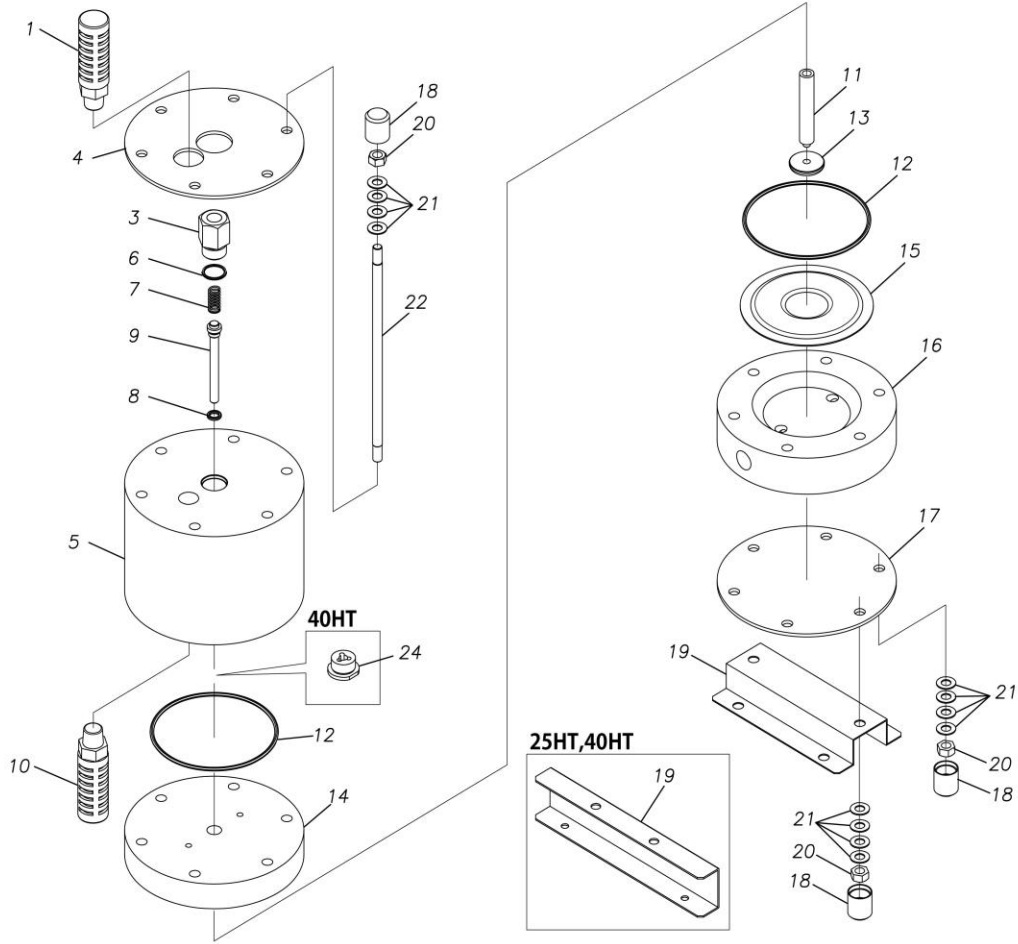

## Exploded View Drawing and Parts List

Model: **CF-X25HTN**

Model Number: **1H00359MN**

The part list and exploded view drawing as attached below indicate the full list of parts for the above mentioned pump model.

Please contact your Pump Distributor directly for more information.

■ Parts List

CF-X25HTN

1H00359MN

Ref.No.	Parts No.	Description	Parts Component	Remark
1	1D90001MP	SILENCER	1	
3	1D30065MN	VALVE SEAT	1	
4	1H30109MM	REINFORCEMENT PLATE	1	
5	1H30110MM	AIR CHAMBER UPPER	1	
6	9S1BP0016	O RING P-16	1	
7	1H30106MM	SPRING	1	
8	9S1BP0006	O RING P-6	1	
9	1D30068MM	VALVE	1	
10	1D10019MK	SHIBORI ASSEMBLY	1	
11	1H30111MM	CENTER ROD	1	
12	9S1TP0150	O RING P-150	2	
13	1H30112MM	CENTER DISK	1	
14	1H30113MM	AIR CHAMBER LOWER	1	
15	1H20076T5	DIAPHRAGM	1	
16	1H20077TN	OUT CHAMBER	1	
17	1H30114MM	REINFORCEMENT PLATE	1	
18	1H30037TB	CAP	12	
19	1H30115MM	BASE	2	
20	9N1211000	NUT M10	12	
21	9W3211000	CONED DISK SPRING M-10	48	
22	1H30116MM	TIE ROD	6	