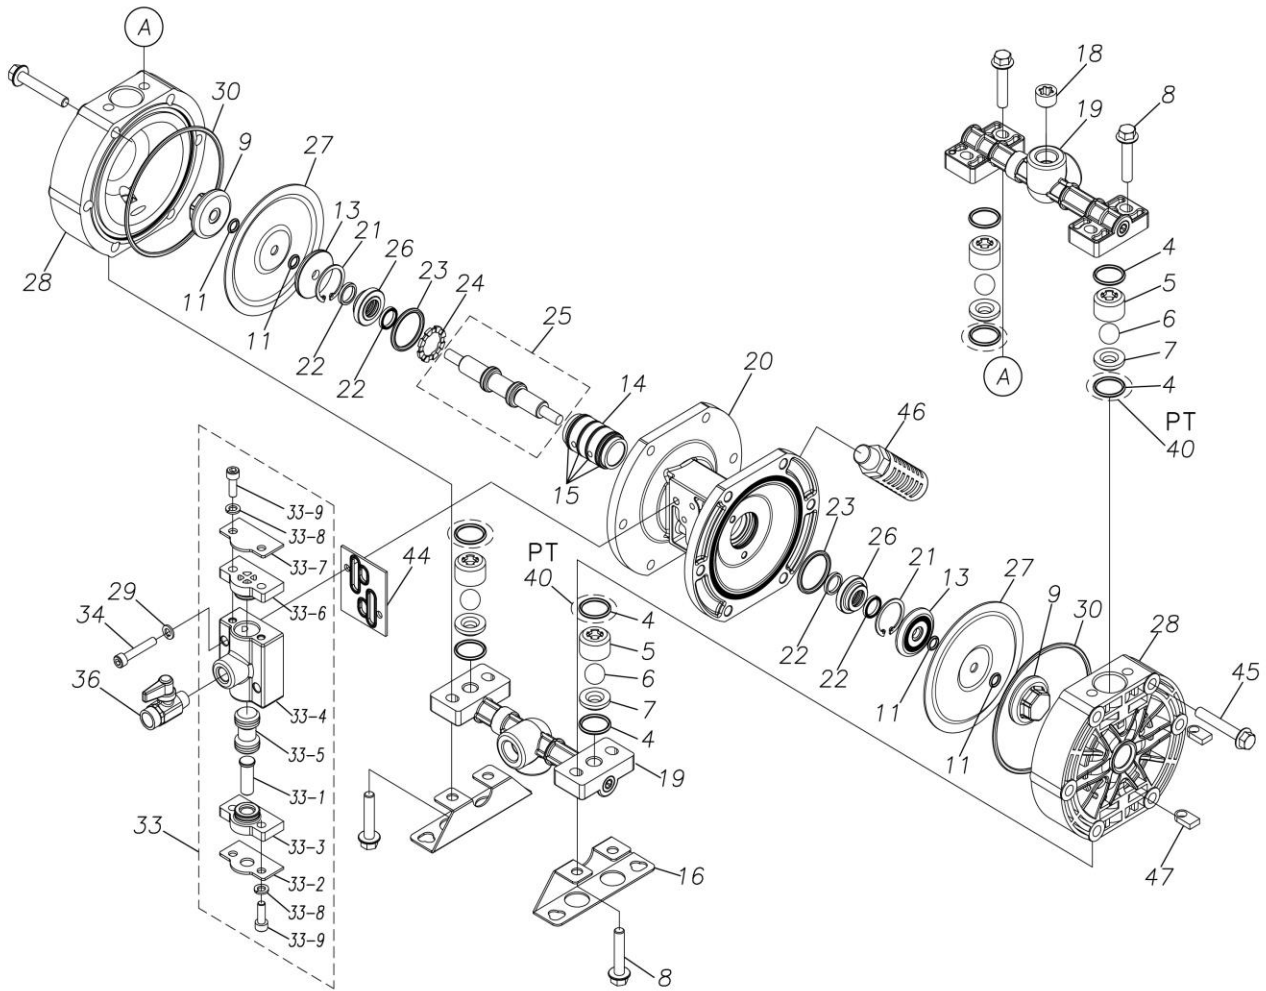

## Exploded View Drawing and Parts List

Model: **TC-X101PSN**

Model Number: **1D00029MN**

The part list and exploded view drawing as attached below indicate the full list of parts for the above mentioned pump model.

Please contact your Pump Distributor directly for more information.

■ Parts List

TC-X101PSN

1D00029MN

Ref.No.	Parts No.	Description	Parts Component	Remark
4	9S1EP0021	O RING P-21	8	
5	1D20027PB	VALVE STOPPER	4	
6	1D20005EB	BALL	4	
7	1D20029PM	VALVE SEAT	4	
8	9B2210840	BOLT M8 × 40	8	
9	1D20028PM	CENTER DISK	2	
13	1E20024AM	CENTER DISK	2	
14	1D30023MM	SLEEVE	1	
15	9S1BJ1026	O RING JASO-1026	4	
16	1D30003MM	BASE	2	
18	1H30043MN	PLUG	2	
19	1D10008MN	MANIFOLD ASSEMBLY	2	
20	1D30013MN	BODY	1	
21	9R1120030	RETAINING RING	2	
22	9S2BA0014	PACKING	4	
23	9S1BG0030	O RING G-30	2	
24	1D30014MB	SPACER	1	
25	1D10004MK	CENTER ROD ASSEMBLY	1	
26	1D30015MM	CENTER ROD GUIDE	2	
27	1D20020SB	DIAPHRAGM	2	
28	1D20026PM	OUT CHAMBER	2	
29	9W2210600	SPRING LOCK WASHER M6	2	
30	9S1EG0105	O RING G-105	2	
33	1D10003MN	VALVE BODY ASSEMBLY	1	

Ref.No.	Parts No.	Description	Parts Component	Remark
33-1	1D30007MM	RESET BUTTON	1	The parts of #33 are available with a set as [1D10003MN: VALVE BODY ASSEMBLY]. This is also available individually.
33-2	1D30008MM	REINFORCEMENT PLATE VALVE LOWER	1	
33-3	1D30009MB	SPOOL STOPPER LOWER	1	
33-4	1D30010MN	VALVE BODY	1	
33-5	1D10002MK	SPOOL ASSEMBLY	1	
33-6	1D30011MB	SPOOL STOPPER UPPER	1	
33-7	1D30012MM	REINFORCEMENT VALVE UPPER	1	
33-8	9W2210600	SPRING LOCK WASHER M6	4	
33-9	9B3210618	BOLT M6 × 18	4	
34	9B3220635	BOLT M6 × 35	2	
36	1E90002MN	BALL VALVE	1	
39	1H90001MB	SEAL TAPE	1	
44	1D30017MB	VALVE BODY GASKET	1	
45	9B2210850	BOLT M8 × 50	12	
46	1D90001MN	SILENCER	1	
47	1D30022MM	NAT OUT CHAMBER	8	