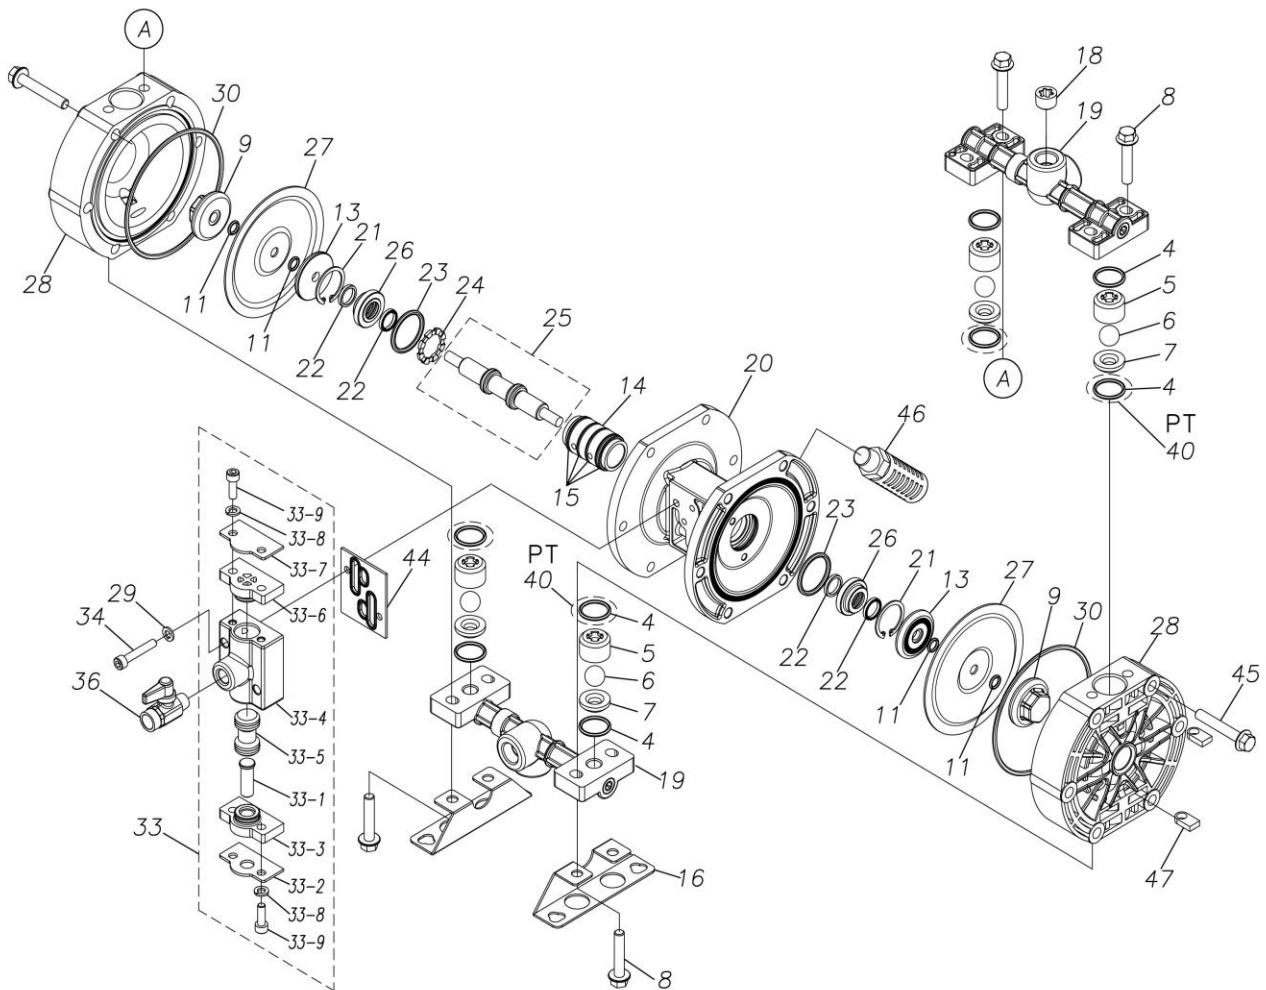

## Exploded View Drawing and Parts List

Model: **TC-X101PNN**

Model Number: **1D00026MN**

The part list and exploded view drawing as attached below indicate the full list of parts for the above mentioned pump model.

Please contact your Pump Distributor directly for more information.

■ Parts List

TC-X101PNN

1D00026MN

Ref.No.	Parts No.	Description	Parts Component	Remark
4	9S1BP0021	O RING P-21	8	
5	1D20027PB	VALVE STOPPER	4	
6	1D20005BB	BALL	4	
7	1D20029PM	VALVE SEAT	4	
8	9B2210840	BOLT M8 × 40	8	
9	1D20028PM	CENTER DISK	2	
11	9S1BP0008	O RING P-8	4	
13	1E20024AM	CENTER DISK	2	
14	1D30023MM	SLEEVE	1	
15	9S1BJ1026	O RING JASO-1026	4	
16	1D30003MM	BASE	2	
18	1H30043MN	PLUG	2	
19	1D10008MN	MANIFOLD ASSEMBLY	2	
20	1D30013MN	BODY	1	
21	9R1120030	RETAINING RING	2	
22	9S2BA0014	PACKING	4	
23	9S1BG0030	O RING G-30	2	
24	1D30014MB	SPACER	1	
25	1D10004MK	CENTER ROD ASSEMBLY	1	
26	1D30015MM	CENTER ROD GUIDE	2	
27	1D20018BB	DIAPHRAGM	2	
28	1D20026PM	OUT CHAMBER	2	
29	9W2210600	SPRING LOCK WASHER M6	2	
30	9S1BG0105	O RING G-105	2	

Ref.No.	Parts No.	Description	Parts Component	Remark
33	1D10003MN	VALVE BODY ASSEMBLY	1	The parts of #33 are available with a set as [1D10003MN: VALVE BODY ASSEMBLY]. This is also available individually.
33-1	1D30007MM	RESET BUTTON	1	
33-2	1D30008MM	REINFORCEMENT PLATE VALVE LOWER	1	
33-3	1D30009MB	SPOOL STOPPER LOWER	1	
33-4	1D30010MN	VALVE BODY	1	
33-5	1D10002MK	SPOOL ASSEMBLY	1	
33-6	1D30011MB	SPOOL STOPPER UPPER	1	
33-7	1D30012MM	REINFORCEMENT VALVE UPPER	1	
33-8	9W2210600	SPRING LOCK WASHER M6	4	
33-9	9B3210618	BOLT M6 × 18	4	
34	9B3220635	BOLT M6 × 35	2	
36	1E90002MN	BALL VALVE	1	
39	1H90001MB	SEAL TAPE	1	
44	1D30017MB	VALVE BODY GASKET	1	
45	9B2210850	BOLT M8 × 50	12	
46	1D90001MN	SILENCER	1	
47	1D30022MM	NAT OUT CHAMBER	8	