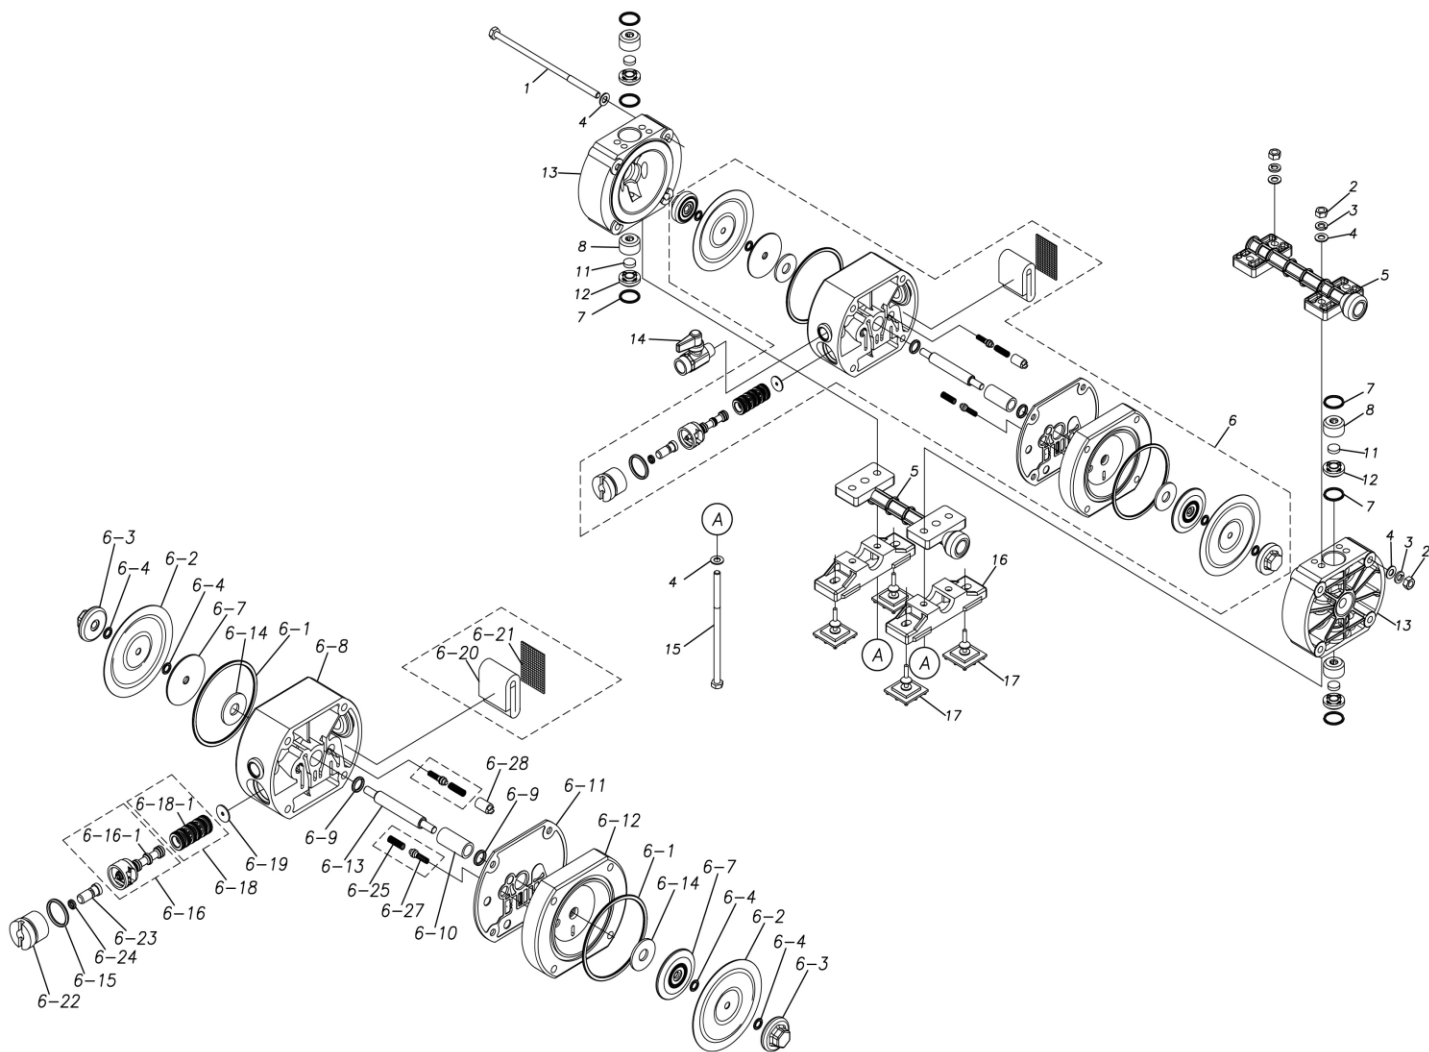

TC-X

Exploded View Drawing and Parts List

Model: **TC-X050VTN**

Model Number: **1C00026MN**

The part list and exploded view drawing as attached below indicate the full list of parts for the above mentioned pump model.

Please contact your Pump Distributor directly for more information.

■ Parts List

TC-X050VTN

1C0026MN

Ref.No.	Parts No.	Description	Parts Component	Remark
1	9B1290602	BOLT M6 × 140	4	
2	9N1210600	NUT M6	8	
3	9W2210600	SPRING LOCK WASHER M6	8	
4	9W1210600	PLAIN WASHER M6	16	
5	1C20010KN	MANIFOLD	2	
6	1C10015MN	BODY ASSEMBLY	1	
6-1	9S1BG0070	O RING G-70	2	The parts of #6 are available with a set as [1C10015MN:BODY ASSEMBLY]. This is also available individually.
6-2	1C20007T2	DIAPHRAGM	2	
6-3	1C20024KB	CENTER DISK	2	
6-4	9S1TP0006	O RING P-6	4	
6-7	1C30032MM	CENTER DISK	2	
6-8	1C30008MN	BODY L	1	
6-9	9S2BA0010	PACKING	2	
6-10	1C30009MB	BUSHING	1	
6-11	1C30010MB	GASKET	1	
6-12	1C30011MM	BODY S	1	
6-13	1C20009MM	CENTER ROD	1	
6-14	1H30027MB	CUSHION	2	
6-15	9S1BP0020	O RING P-20	1	
6-16	1C10017MK	C SPOOL ASSEMBLY (Looped C®)	1	